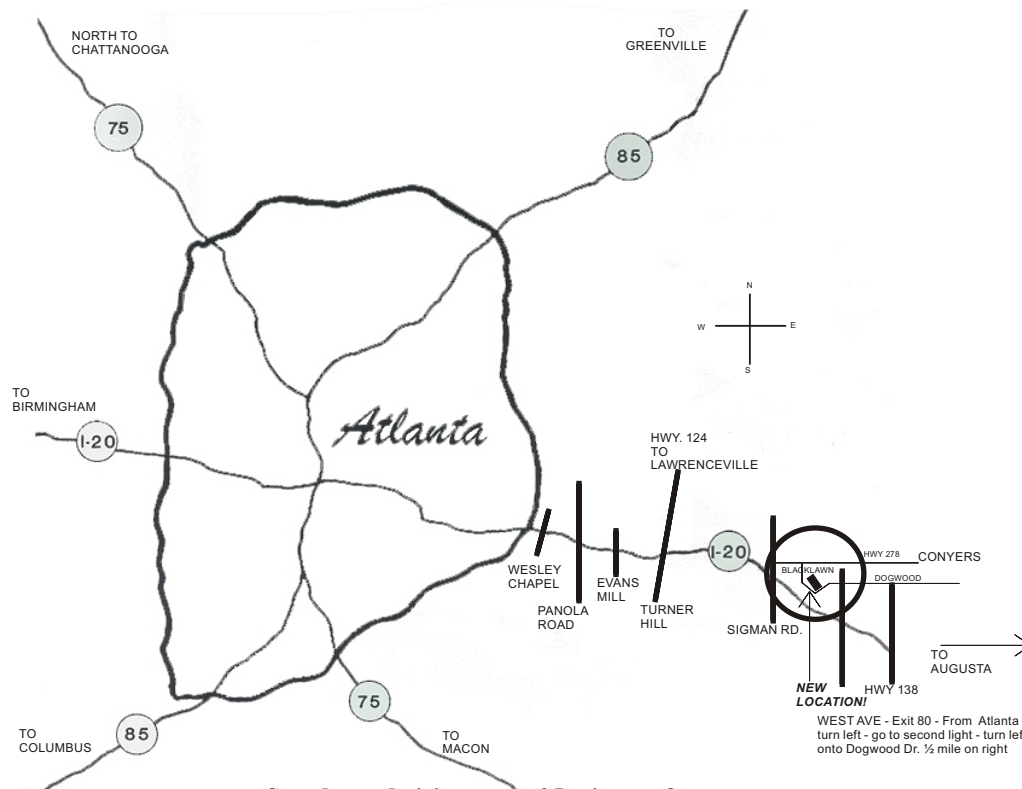

**Stop by and visit, we are 25 minutes from
Hartsfield International Airport and only 30 minutes
from downtown Atlanta.**

Large enough to serve you - small enough to care.

***We have catalogs available for: 1964 1/2-73 Mustang, 1928-79 Truck, 1962-71 Fairlane, 1928-59 Ford Car, 1960-70 Ford Galaxie & 1955-66 Thunderbird & Street Rods.**