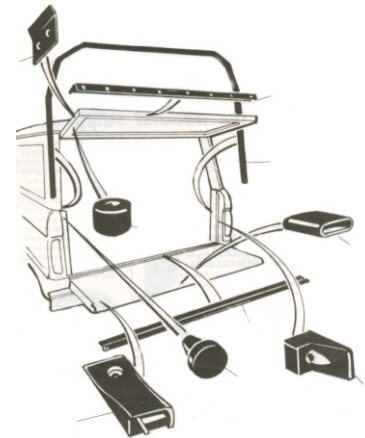

LIFTGATE WEATHERSTRIP

1966-68 Upper & side C6TZ98404A06B.....	30.00
1966-68 Lower seal w/ screws C6TZ9842289B.....	30.00
1966-68 Side & body side bumpers w/ screws C6TZ9840452A.....	10.00
1969-77 Upper & side C8TZ9841626A.....	25.00
1969-77 Lower seal w/ screws C9TZ9842232A.....	40.00
1966-77 Prop bumpers 380478S.....	pr..... 5.50
1967-77 Door handle pad C7TZ99431C78PAD.....	3.00
1969-77 Tailgate bumpers on liftgate latch C9TZ9840481A.....	1.25
1969-77 Liftgate center latch bumper C9TZ984048A.....	1.25
1969-77 Liftgate side panel drain C8TZ9840452B.....	6.00

TAILGATE WEATHERSTRIP

1966-77 Side seals w/ screws C6TZ9843730B.....	pr..... 4.00
1966-77 Lower seal w/ screws C6TZ984730A.....	10.00
1966-68 Upper bumpers C6TZ16993A.....	2.50
1966-77 Lower support arm bumpers C4TZ9944482A.....	5.00
1966-68 Side on body drain C6TZ9843964PR.....	45.00
1969-77 Upper & lower bumpers (4) C8TZ16993B.....	6.00
1969-77 Drain weatherstrip on tailgate C8TZ9843896PR.....	50.00
1978-79 Tailgate seal D8TZ9841608A.....	Coming
1978-79 Outside at belt D8TZ9841610A.....	60.00
1978-79 Upper corner seal RH/LH D8TZ9841616/17A.....	20.00
1978-79 Inside at belt D8TZ9842072A.....	30.00
1978-79 Lower side bumpers D3TZ99439A01A.....	4.00