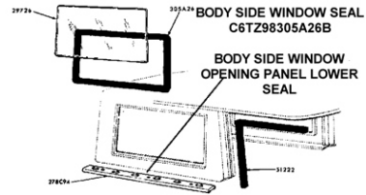

BODY SIDE WINDOW

1966-77 Window opening lower between top of bedside & top C6TZ98278C94PR.....	pr..... 30.00
1966-77 W/O mldg C6TZ98305A26/27B RH/LH.....	ea..... 50.00
1966-77 W/ mldg C7TZ98305A26/27A RH/LH.....	ea..... 50.00
1978-79 W/O mldg D8TZ9829904D.....	pr..... 100.00
1978-79 Body side panel rear grommet 2 req'd 377949S.....	.75