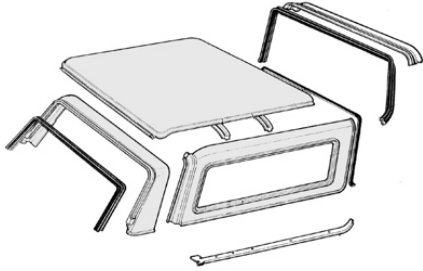

Please read ordering information and policies before placing your order.

118

Weatherstrip

Truck

PLEASE CHECK YOUR CAR BEFORE ORDERING

REMOVABLE ROOF PANEL SEALS

- 1978-79 Front seal (on fiberglass roof) D8TZ9851322A..... 30.00
- 1978-79 Side panel seals D8TZ9851322PR..... pr..... 150.00
- 1978-79 Front seal (metal roof) D8TZ9854732A..... 27.50
- 1978-79 Back window glass lower side RH or LH E1TZ98522A20A..... 60.00
- 1978-79 Back window upper glass run D8TZ98422A36A..... 40.00

FRONT FENDER APRON TO FIREWALL PANEL STRIP

- 1978-79 C7TZ16A054PR..... pr..... 12.00

FRONT FENDER REAR ON TOP RUBBER PLUG

- 1978-79 5/8" OD 376966S..... pr..... 5.00