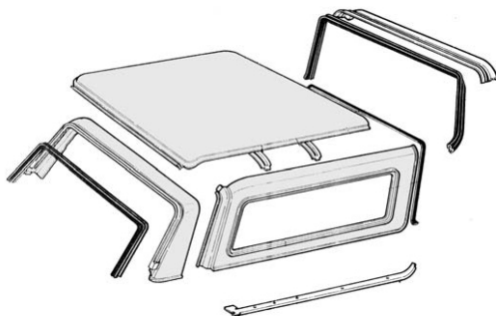

HEADLIGHT SPLASH SHIELD

- 1966-77 C6TZ13B159..... 6.00

BACK WINDOW GLASS LOWER SIDE RUN

- 1978-79 Metal & rubber E1TZ98422A20..... ea..... 60.00
- 1978-79 Rubber & felt E1TZ98422A20S..... pr..... 20.00