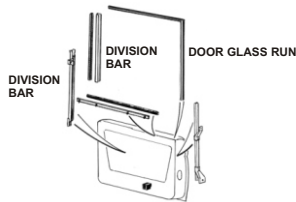

DOOR

Door seals 1966-77 C6TZ9720708PR.....	pr..... 110.00
Door seals 1978-79 D3TZ1020530PR.....	pr..... 60.00
Door upper seal - on top of door frame - 65" 1978-79 D8TZ1020518PR.....	pr..... 57.00
1966-77 Roof side rail seals - seals top of door front, top-back to body C9TZ9751222PR.....	pr..... 42.50

Door glass anti-rattlers 1966-77 4 pc. BR108.....	55.00
Door glass anti-rattlers 1966-77 12 pc. C6TZ9721460S - deluxe.....	200.00
Door glass anti-rattlers 1978-79 RH D7TZ1021452PR.....	45.00
Door glass anti-rattlers 1978-79 LH D7TZ1021453PR.....	45.00
Door glass anti-rattlers 1978-79 8 pc. D3TZ1021460CA - deluxe.....	170.00
Door glass run 1966-77 C6TZ9721508B.....	25.00
Door glass run 1978-79 D3TZ1021546A.....	20.00
Door glass lower stop 66-77 C6TZ9721762A.....	pr..... 3.25
Door glass lift channel 1966-77 C6TZ9721458A.....	22.50
Door glass lift channel 1978-79 D9TZ1021458/9A.....	33.00

Vent window seals - pair 1966-77 C6TZ9721448PR(includes back edge of vent window seal).....	100.00
Vent window seals - pair 1978-79 D3TZ1021448/9A.....	85.00
Back edge of vent window 1966-77 C6TZ9721450PR.....	15.00

PAINT RESEAL KIT - BRONCO

1966-71 Lens gaskets & exterior pad kit 24 pc. BR109.....	20.00